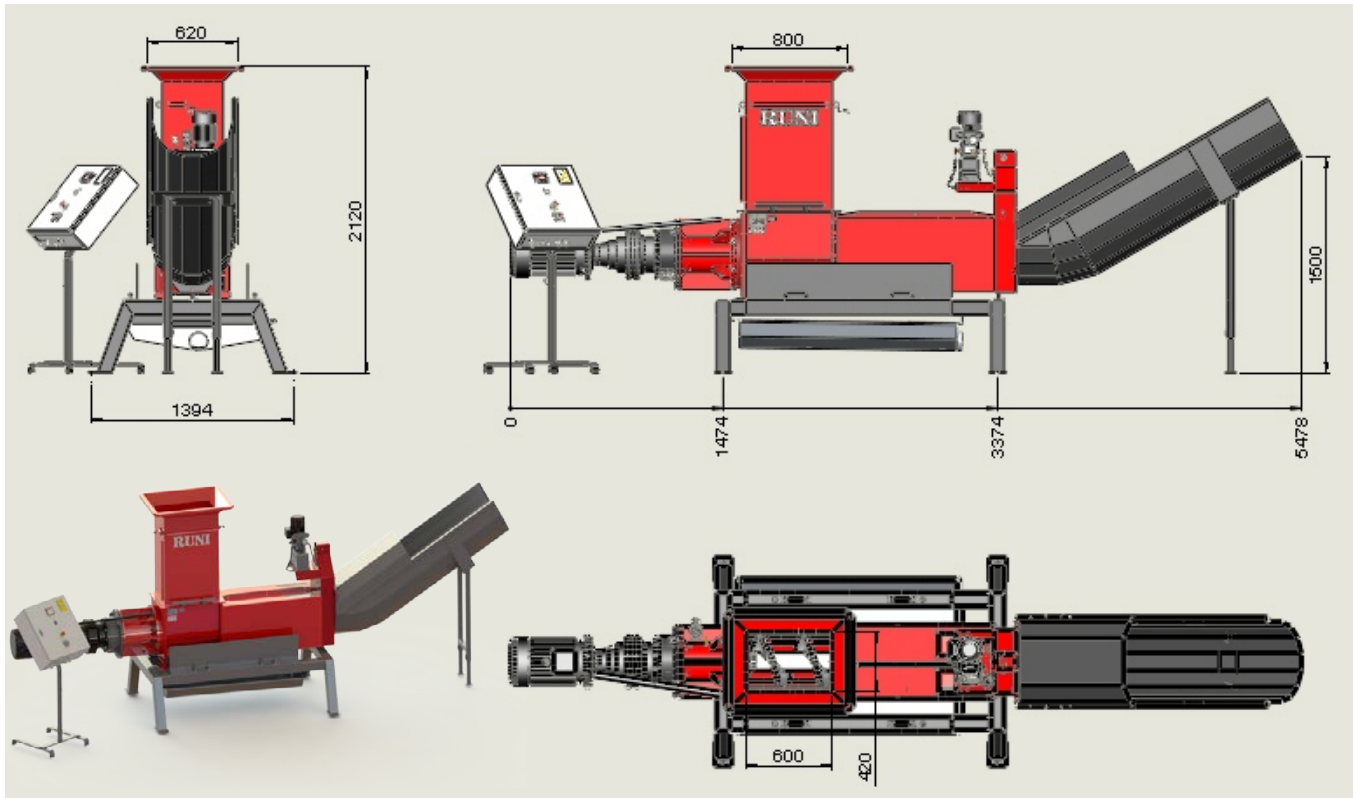

Compacting and separation - defrosted ice-cream

Technical data specification SK370

Dimensional drawing

Subject to technical modifications.

Technical data	Europe	USA
Material	Completely defrosted ice-cream	Completely defrosted ice-cream
Capacity per hour	15.000 litres	4000 gallon
Diameter for outlet	370 mm	15 inch
Feed opening dimension (standard)	600mm x 420 mm	24 x 17 inch
Weight	1500 kg	3300 lbs
Machine dimension (LxBxH) (standard)	5478 x 1394 x 2120 mm	250 x 57 x 80 inch
Motor power	Main motor: 15 kW Hydraulic pump: 0,55 kW	Main motor: 24 hp (18 kW) Hydraulic pump: 0,9 hp (0,66 kW)
Power supply	3 x 400V, 50Hz, 63A	3 x 230V, 60 Hz, 80A 3 x 480V, 60 Hz, 63A
Marking	CE approved	CE-approved, UL

Compacting and separation - defrosted ice-cream

Description

Producers of ice cream need to destroy the return goods with surpassed expiry date and faulty manufacture. RUNI screw compactor handles both destruction, emptying and compacting in one working process, which saves handling and space at the manufacturer. Installation of the compactor close to the production ensures destruction immediately and at the same time transport cost is saved..

Function

When separating the waste stream is split into two. The liquid can run into the drain or in some cases be collected and sold for other purposes like biogas or animal feed. The solid material is so dry that it can be go to incineration at lower cost or be sold for recycling. The completely defrosted ice cream can be fed either manually or with conveyor belt. The liquid is pressed out through a suitable hole matrix and the solids are slowly pushed out of the departure trough. The perforated matrix is in acid resistant stainless steel (AISI316) that can withstand liquid with low pH..

Benefits

- 100% destruction.
- Safe and easy operation with automatic start and stop.
- The surroundings are kept clean.
- Matrix and collection tray in stainless steel (AISI316) to withstand the low pH in many liquids.